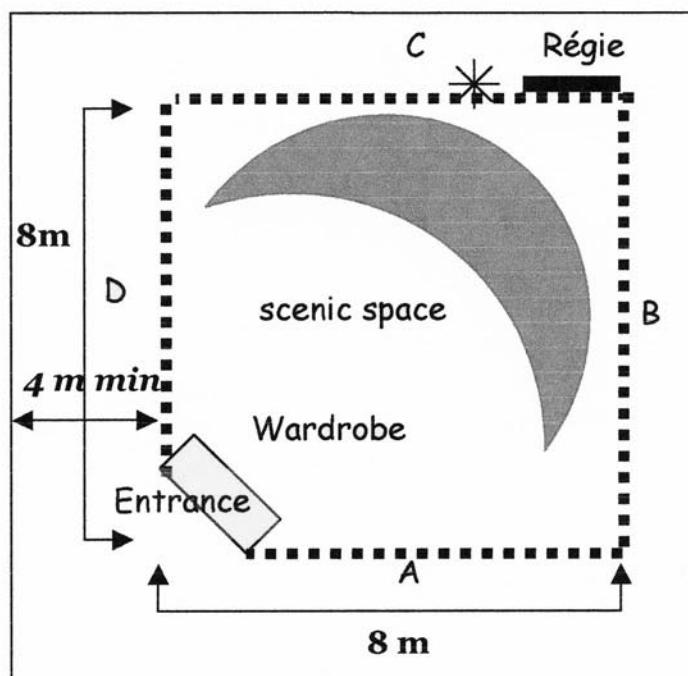

Y'A UN LAPIN DANS LA LUNE

Conditions techniques

Installation plan :

 black box with taps or legs of 8m x 8m x 4m height the show is performed inside

For 50 children + Teachers
the public enters this box through the wardrobe.

For 70 general public

4 low benches

1 clothes rail + 1 clothes basket

Reception:

Space in which the black box is installed should be 12 m x 10 m min., quiet and dark, large enough to receive 70 people. (not seated)

Possible emergency exit *

Lighting plan :

-  6 channels on the floor
-  7 channels on the grid
-  8 plan convex lights hang at 4 meters high.
-  possibility to hang our lampshades
-  3 electric plugs at floor level